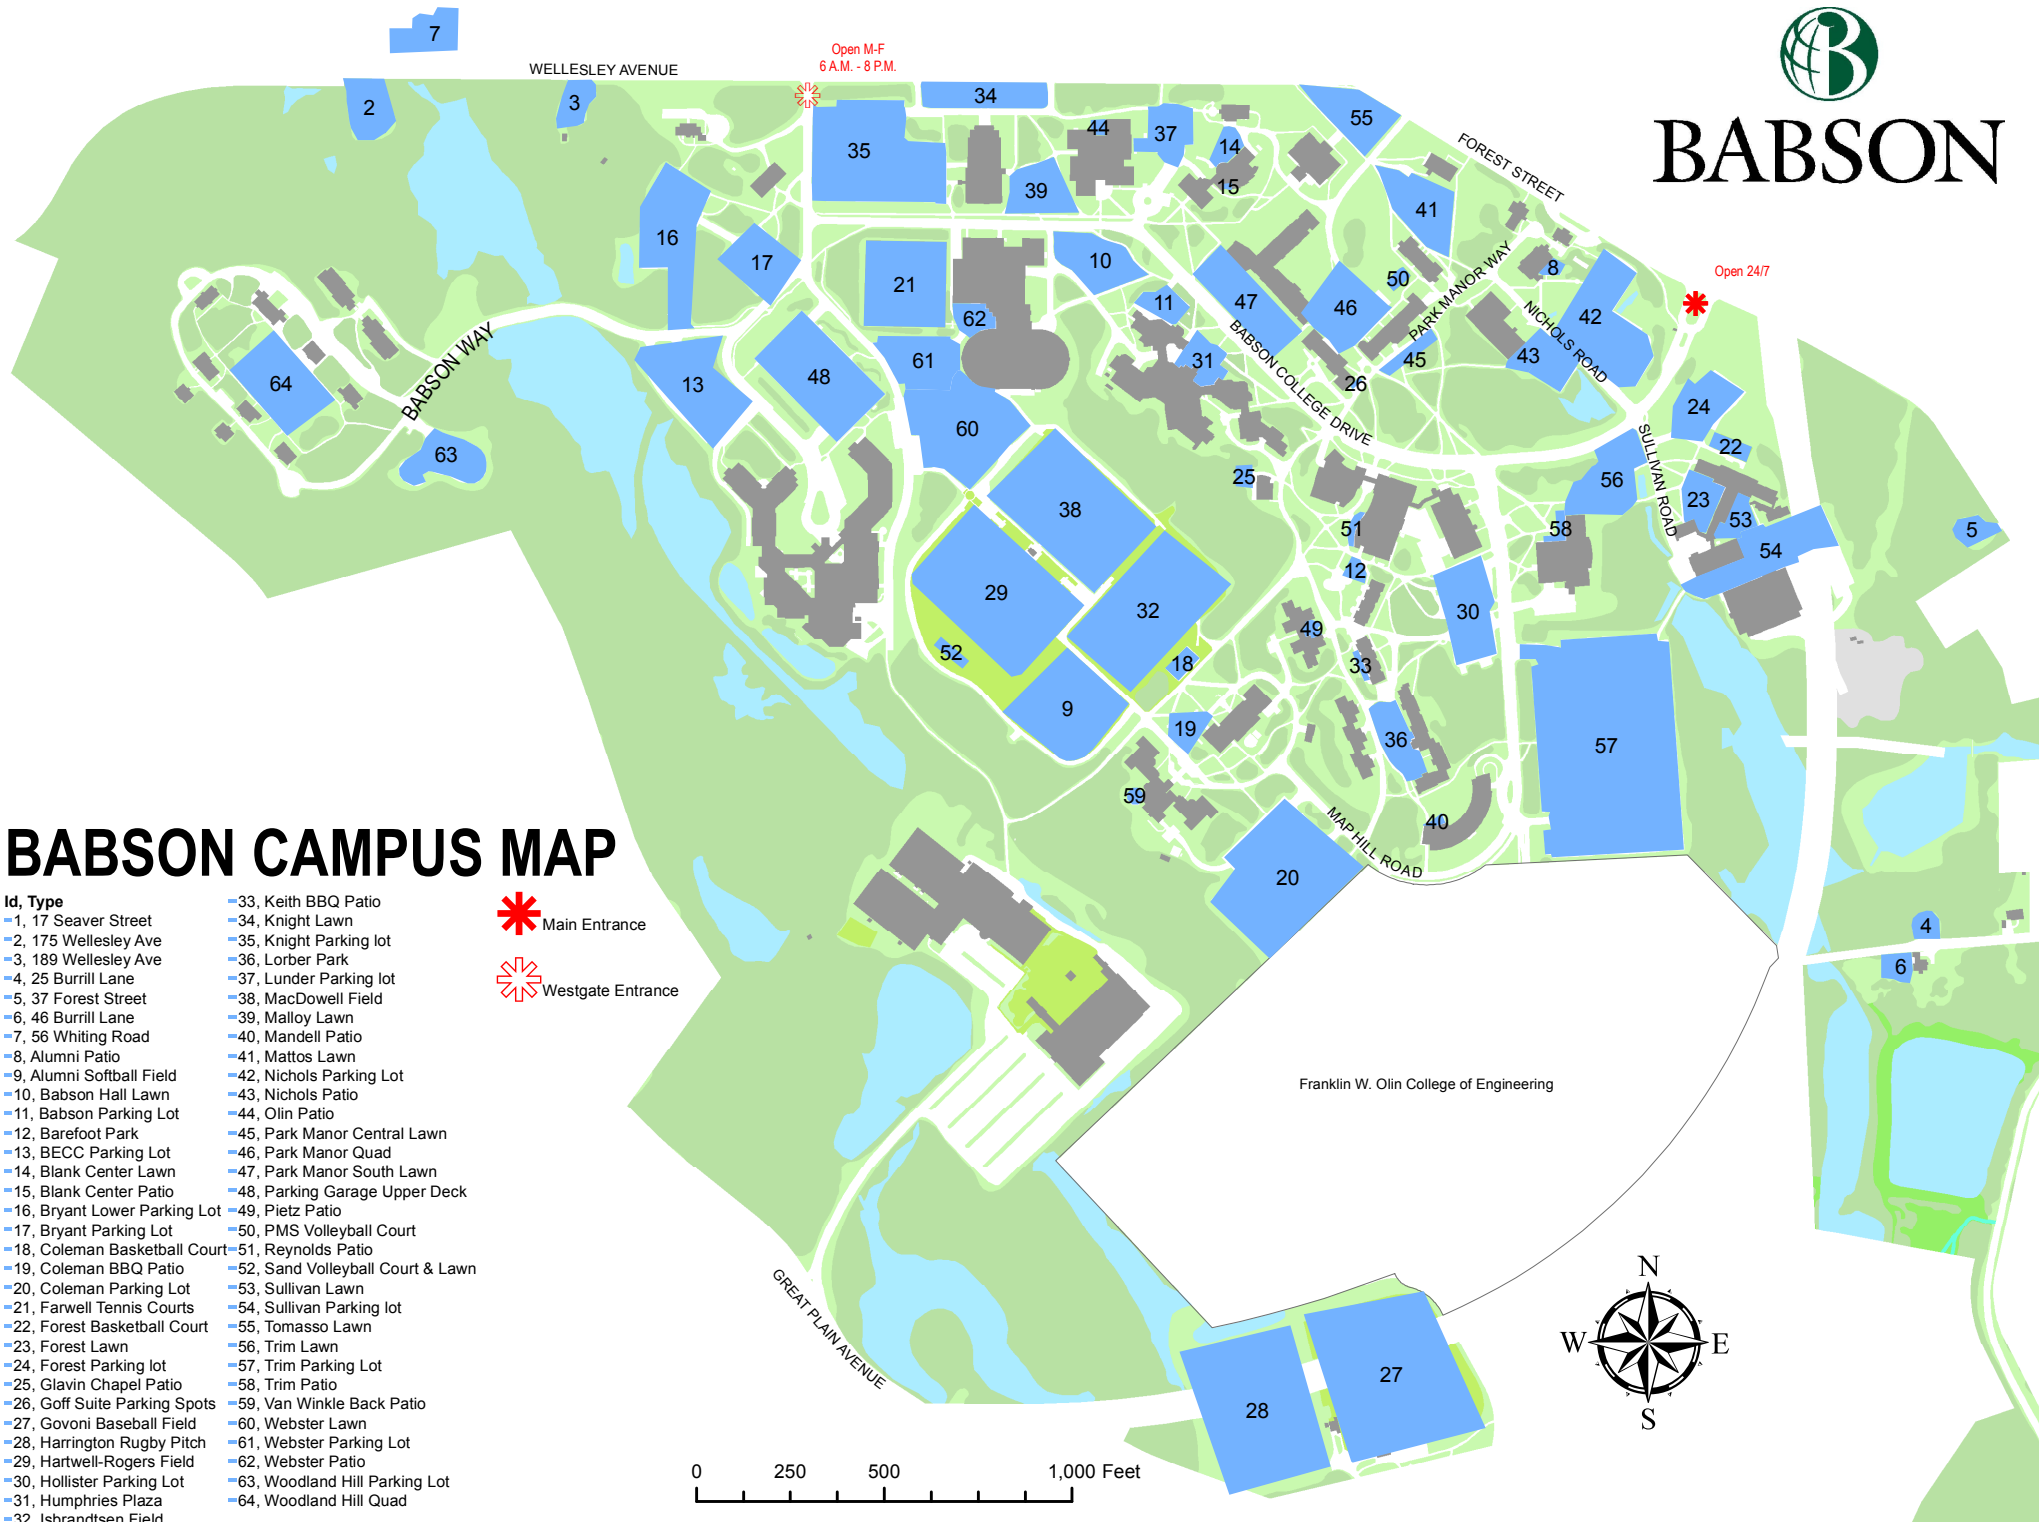

BABSON

BABSON CAMPUS MAP

- | Id, Type | |
|-------------------------------|-----------------------------------|
| -1, 17 Seaver Street | -33, Keith BBQ Patio |
| -2, 175 Wellesley Ave | -34, Knight Lawn |
| -3, 189 Wellesley Ave | -35, Knight Parking lot |
| -4, 25 Burrill Lane | -36, Lorber Park |
| -5, 37 Forest Street | -37, Lunder Parking lot |
| -6, 46 Burrill Lane | -38, MacDowell Field |
| -7, 56 Whiting Road | -39, Malloy Lawn |
| -8, Alumni Patio | -40, Mandell Patio |
| -9, Alumni Softball Field | -41, Mattos Lawn |
| -10, Babson Hall Lawn | -42, Nichols Parking Lot |
| -11, Babson Parking Lot | -43, Nichols Patio |
| -12, Barefoot Park | -44, Olin Patio |
| -13, BECG Parking Lot | -45, Park Manor Central Lawn |
| -14, Blank Center Lawn | -46, Park Manor Quad |
| -15, Blank Center Patio | -47, Park Manor South Lawn |
| -16, Bryant Lower Parking Lot | -48, Parking Garage Upper Deck |
| -17, Bryant Parking Lot | -49, Pietz Patio |
| -18, Coleman Basketball Court | -50, PMS Volleyball Court |
| -19, Coleman BBQ Patio | -51, Reynolds Patio |
| -20, Coleman Parking Lot | -52, Sand Volleyball Court & Lawn |
| -21, Farwell Tennis Courts | -53, Sullivan Lawn |
| -22, Forest Basketball Court | -54, Sullivan Parking lot |
| -23, Forest Lawn | -55, Tomasso Lawn |
| -24, Forest Parking lot | -56, Trim Lawn |
| -25, Glavin Chapel Patio | -57, Trim Parking Lot |
| -26, Goff Suite Parking Spots | -58, Trim Patio |
| -27, Govoni Baseball Field | -59, Van Winkle Back Patio |
| -28, Harrington Rugby Pitch | -60, Webster Lawn |
| -29, Hartwell-Rogers Field | -61, Webster Parking Lot |
| -30, Hollister Parking Lot | -62, Webster Patio |
| -31, Humphries Plaza | -63, Woodland Hill Parking Lot |
| -32, Isbrandtsen Field | -64, Woodland Hill Quad |

-  Main Entrance
-  Westgate Entrance